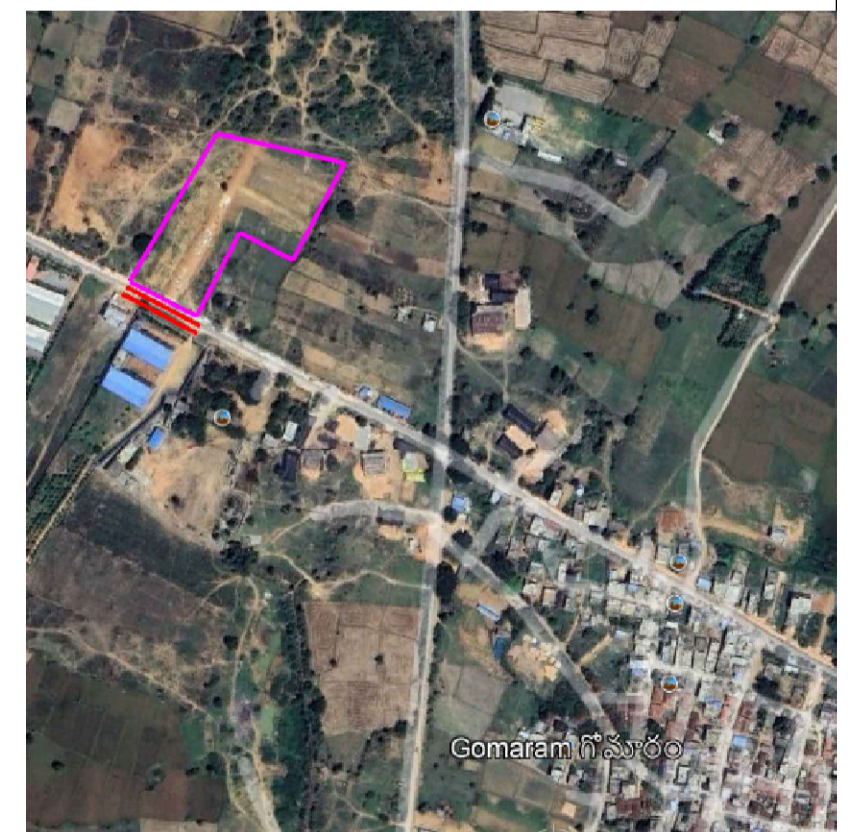

LOCATION SKETCH MAP

SITUATED AT GOMARAM (V), SHIVAMPET (M), MEDAK (D), TELANGANA.

ALL DIMENSIONS ARE IN F

Legend:

- Road
- BOUNDARY
- PLOT BOUNDARY

GOOGLE MAP VIEW

CONSULTANT :

KOMPALLY, HYDERABAD - 500014, T.S
 Mobile : +91-8008989305, +91-9666397305.
 E-mail : vsk.surveys6@gmail.com