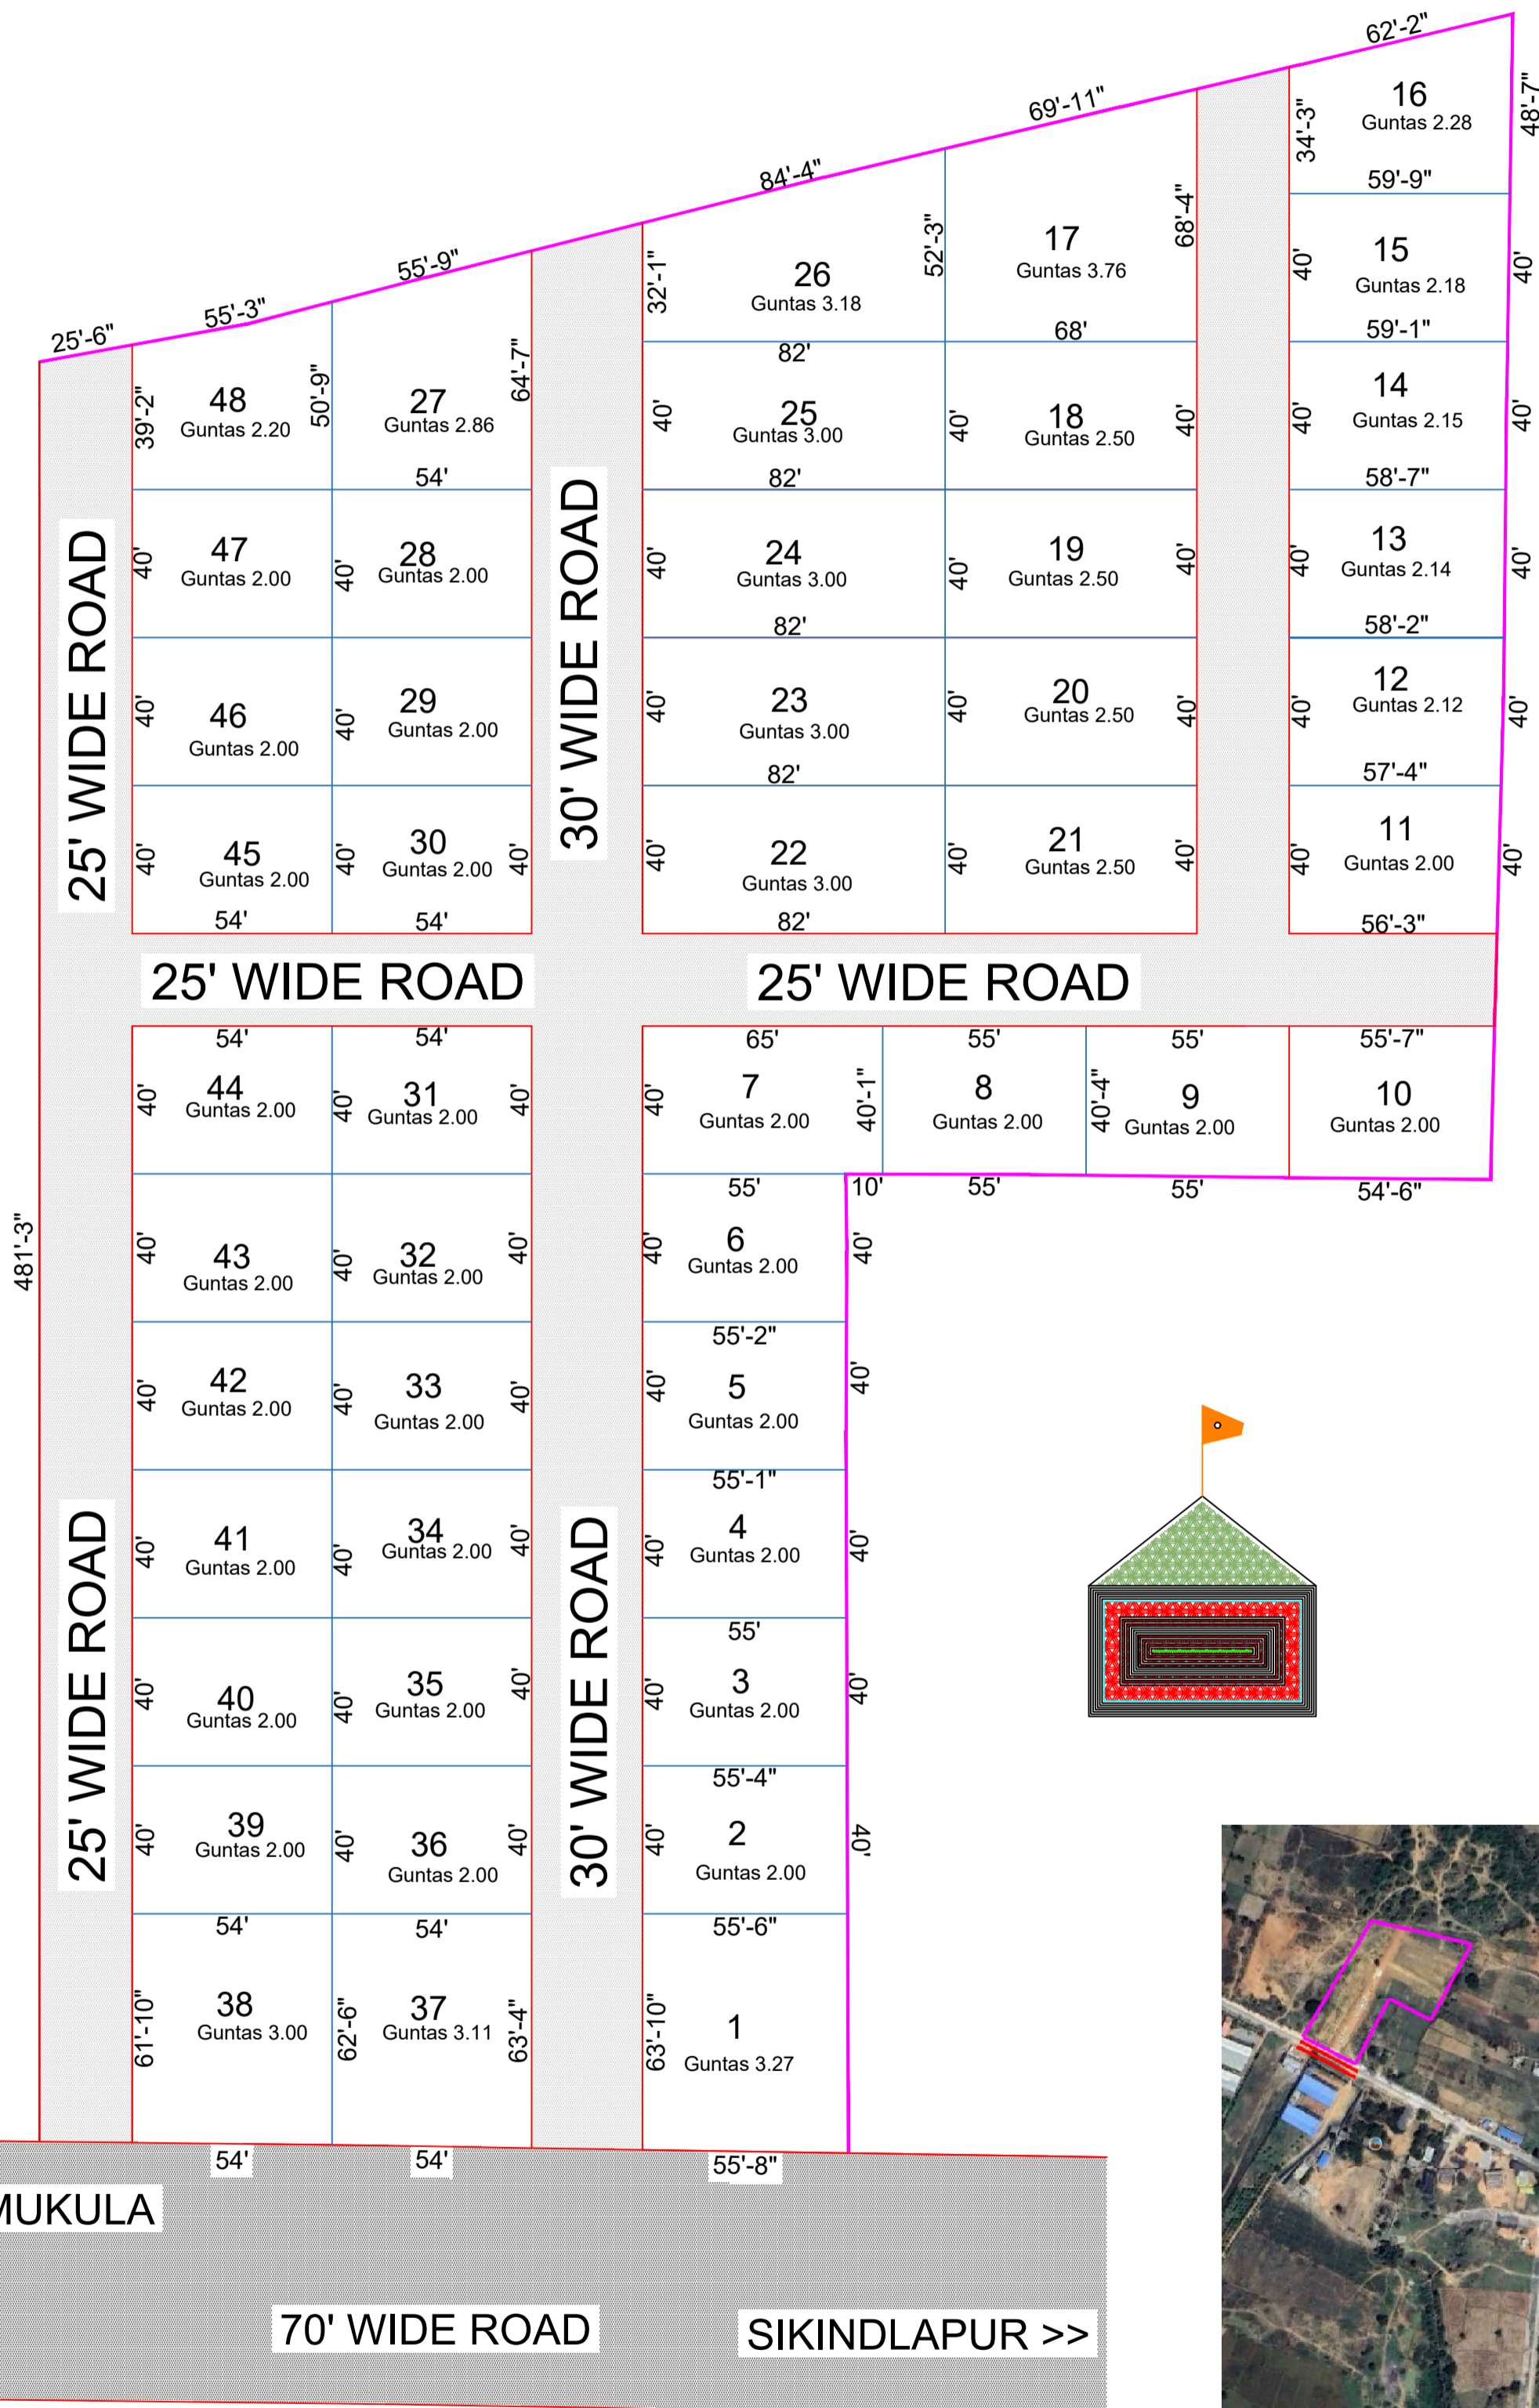

LOCATION SKETCH MAP

SITUATED AT GOMARAM (V), SHIVAMPET (M), MEDAK (D), TELANGANA.

ALL DIMENSIONS ARE IN F

Legend:

- Road
- BOUNDARY
- PLOT BOUNDARY

GOOGLE MAP VIEW

CONSULTANT :

KOMPALLY, HYDERABAD - 500014, T.S
 Mobile : +91-8008989305, +91-9666397305.
 E-mail : vsk.surveys6@gmail.com